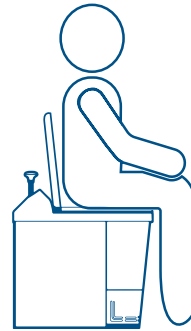

CINDI[®] Basic

MADE IN
VÄRNAMO
SWEDEN

How to use the toilet

1.

Always use a bag

2.

Always sit down on the toilet
when using it

3.

Push down the flush handle,
make sure that the bag
has fallen down

4.

Always start an incineration
program after each use

Separett[®]
Waterless toilets