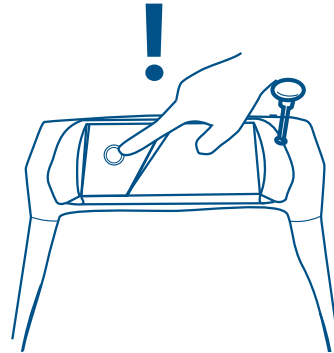

CINDI[®] Basic

MADE IN
VÄRNAMO
SWEDEN

How to use the toilet

1.

Always use a bag

2.

Always sit down on the toilet
when using it

3.

Push down the flush handle,
make sure that the bag
has fallen down

4.

Always start an incineration
program after each use

Separett[®]
Waterless toilets