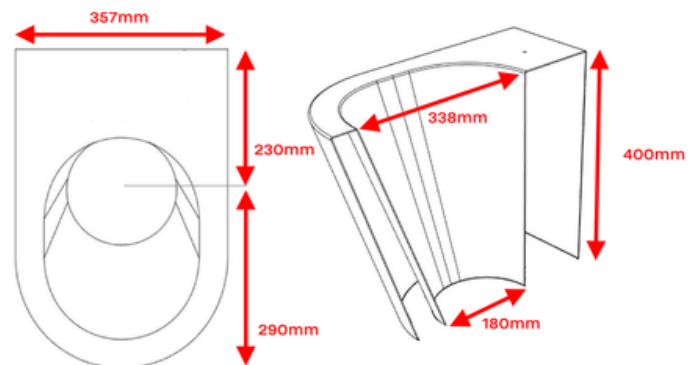

WooWoo GT LUX

Starter Kit Dimensions

The **WooWoo GT LUX** is a batch composting toilet with porcelain pedestal. The starter kit is supplied with two composting containers, one set of wheels, the pedestal and a vent fan.

Batch composting container:

WooWoo GT LUX 120

Max capacity 120 litres
Height: 700mm
Width: 600mm
Depth: 600mm

Vent pipe: \varnothing 110mm Drain pipe: \varnothing 32mm

WooWoo GT LUX 330

Max capacity 330 litres
Height: 920mm
Width: 660mm
Depth: 820mm

Vent pipe: \varnothing 110mm Drain pipe: \varnothing 32mm

Porcelain pedestal:

Waste shaft: \varnothing 200mm
1000mm length supplied
Size of hole through floor: \varnothing 210mm

Minimum clearances for installation: