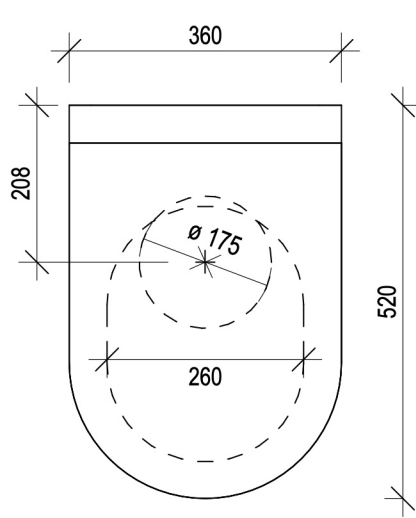

WooWooGT

Non-separating, porcelain pedestal for dry toilets

TOP

FRONT

BACK

RIGHT SIDE

LEFT SIDE

All dimensions are approximate and subject to variances in the manufacturing process
waterlesstoilets.co.uk