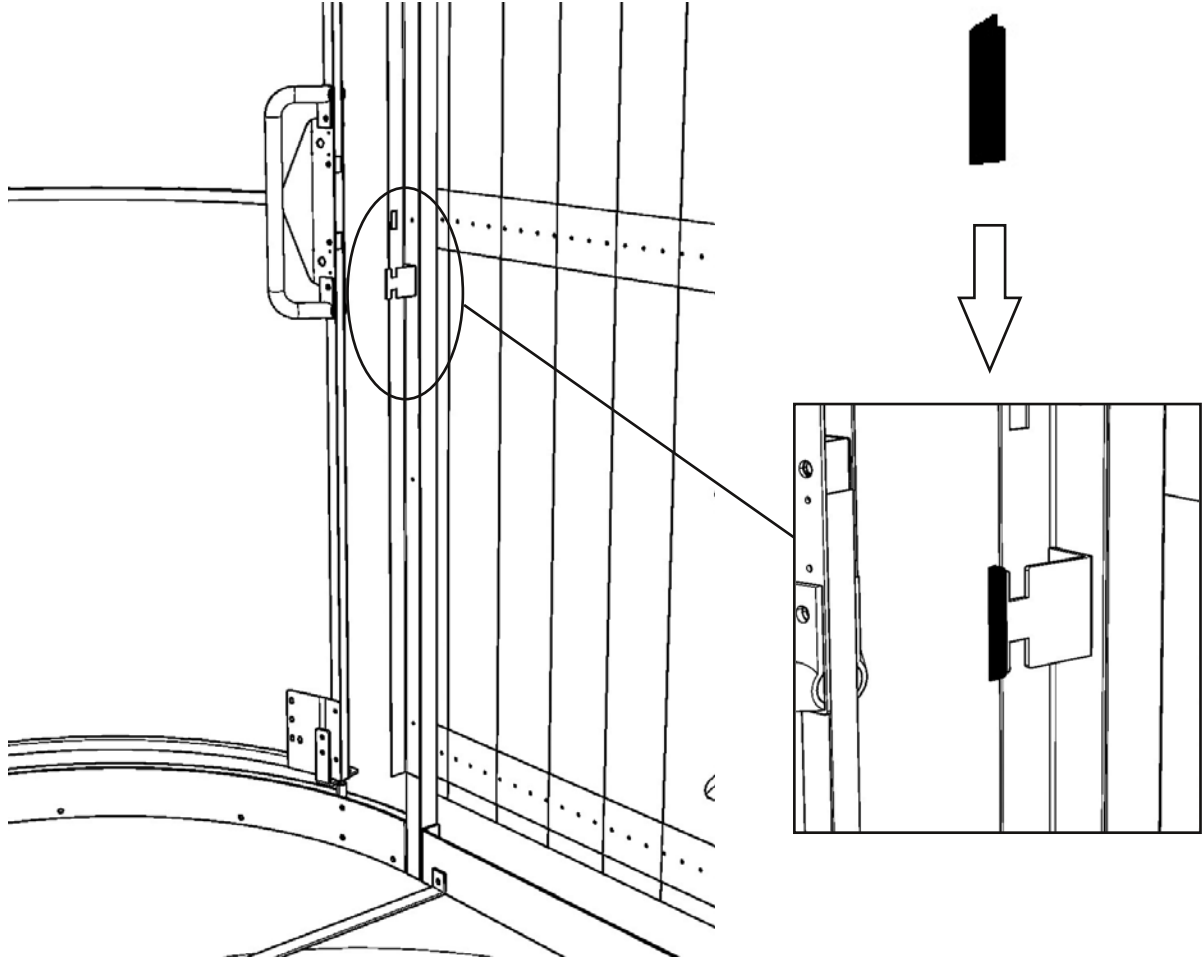

		x 2		x 6	
		x 4		x 2	
8		x 1			

		x 2		x 6	
		x 4		x 2	
8		x 1			

		x 6		x 4		x 2
		x 2		x 2		x 1
7		x 4		x 2		

		x 6		x 4		x 2
		x 2		x 2		x 1
7		x 4		x 2		

		x 2		x 6	
		x 4		x 2	
8		x 1			

H = 0.70m - 0.80m

H = 0.90m - 1.30m

x 3 (Wood screw
cylindrical head
4.5x20)

KL2 - pmr

	Qtt
- Sachet 1 KL2-pmr Frame Post	
- Round head square collar bolt 8x70	24
- Nut M8 Hu DIN 934	32
- Square plug 40 mm	6
- Washer 8L	8
- Hex head bolt 8x20	8
- Sachet 2 KL2 Rail Frame Door	
- Countersink screw 8x50	8
- Nut M8 Hu DIN 934	8
- Spacer L25	8
- Sachet 3 KL2 Frame Door Guide	
- Round head square collar bolt 8x50	8
- Nut M8 Hu DIN 934	8
- Spacer L20	8
- Sachet 4 KL2-pmr Frame Bands	
- Countersink screw 6x20	36
- Mini Bands	2
- Sachet 5 KL2-pmr Frame Roof	
- Pan head screw 8x30 inox	1
- Pan head screw 8x40 inox A2	6
- Nut M8 Hu DIN 934	7
- Washer 8L	7
- Sachet 6 KL2 Frame Siding	
- Cylindrical head screw 4.5x20	400
- Sachet 7 KL2 Door Guide	
- Nut M8 Hu DIN 934	2
- Cap nut M8	2
- Spacer L25	4
- Toilet lock catch	1
- Hex head self threading screw 4.8x25.4	2
- Hex head self threading screw 6.3x25.4	6
- Hex head bolt 8x80	2
- Washer 8L	4
- Sachet 8 KL2 Door Roller	
- Locking nut M6 DIN 985	6
- Hex head bolt 6x40 DIN 933	2
- Door roller	2
- Pan head screw 6x16	4
- Edge protection 3mm	2