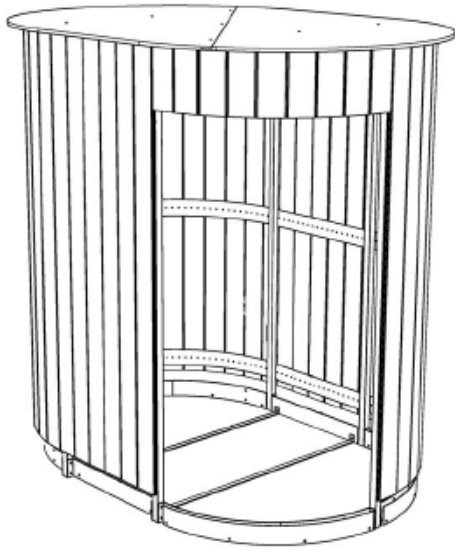

+

		x 24		x 8	
		x 32		x 6	
1		x 8			

		x 24		x 8	
		x 32		x 6	
1		x 8			

		x 24		x 8	
		x 32		x 6	
1		x 8			

		x 8			
		x 8		x 8	
2		x 8			

		x 8			
		x 8			
3		x 8			

RIGHT DOOR OR LEFT DOOR

		x 36			
		x 2			
4					

		x 2		x 6	
		x 4		x 2	
8		x 1			

		x 2		x 6	
		x 4		x 2	
8		x 1			

		x 6		x 4		x 2
		x 2		x 2		x 1
7		x 4		x 2		

		x 6		x 4		x 2
		x 2		x 2		x 1
7		x 4		x 2		

		x 2		x 6	
		x 4		x 2	
8		x 1			

H = 0.70m - 0.80m

H = 0.90m - 1.30m

x 3 (Wood screw
cylindrical head
4.5x20)

KL2 - pmr

	Qtt
- Sachet 1 KL2-pmr Frame Post	
- Round head square collar bolt 8x70	24
- Nut M8 Hu DIN 934	32
- Square plug 40 mm	6
- Washer 8L	8
- Hex head bolt 8x20	8
- Sachet 2 KL2 Rail Frame Door	
- Countersink screw 8x50	8
- Nut M8 Hu DIN 934	8
- Spacer L25	8
- Sachet 3 KL2 Frame Door Guide	
- Round head square collar bolt 8x50	8
- Nut M8 Hu DIN 934	8
- Spacer L20	8
- Sachet 4 KL2-pmr Frame Bands	
- Countersink screw 6x20	36
- Mini Bands	2
- Sachet 5 KL2-pmr Frame Roof	
- Pan head screw 8x30 inox	1
- Pan head screw 8x40 inox A2	6
- Nut M8 Hu DIN 934	7
- Washer 8L	7
- Sachet 6 KL2 Frame Siding	
- Cylindrical head screw 4.5x20	400
- Sachet 7 KL2 Door Guide	
- Nut M8 Hu DIN 934	2
- Cap nut M8	2
- Spacer L25	4
- Toilet lock catch	1
- Hex head self threading screw 4.8x25.4	2
- Hex head self threading screw 6.3x25.4	6
- Hex head bolt 8x80	2
- Washer 8L	4
- Sachet 8 KL2 Door Roller	
- Locking nut M6 DIN 985	6
- Hex head bolt 6x40 DIN 933	2
- Door roller	2
- Pan head screw 6x16	4
- Edge protection 3mm	2