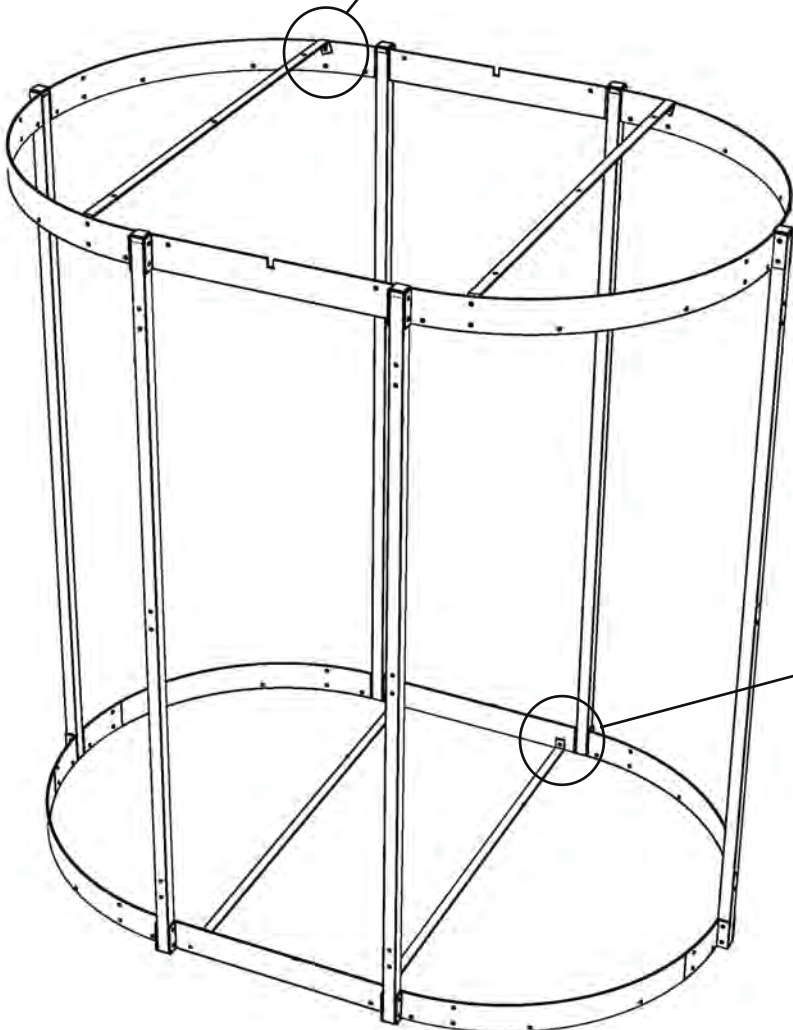

+

		x 24		x 8	
		x 32		x 6	
1		x 8			

		x 24		x 8	
		x 32		x 6	
1		x 8			

		x 24		x 8	
		x 32		x 6	
1		x 8			

		x 8			
		x 8		x 8	
2		x 8			

		x 8			
		x 8			
3		x 8			

RIGHT DOOR OR LEFT DOOR

		x 36			
		x 2			
4					

H = 0.90m - 1.30m

x 3 (Wood screw
cylindrical head
4.5x20)

KL2 - pmr

	Qtt
- Sachet 1 KL2-pmr Frame Post	
- Round head square collar bolt 8x70	24
- Nut M8 Hu DIN 934	32
- Square plug 40 mm	6
- Washer 8L	8
- Hex head bolt 8x20	8
- Sachet 2 KL2 Rail Frame Door	
- Countersink screw 8x50	8
- Nut M8 Hu DIN 934	8
- Spacer L25	8
- Sachet 3 KL2 Frame Door Guide	
- Round head square collar bolt 8x50	8
- Nut M8 Hu DIN 934	8
- Spacer L20	8
- Sachet 4 KL2-pmr Frame Bands	
- Countersink screw 6x20	36
- Mini Bands	2
- Sachet 5 KL2-pmr Frame Roof	
- Pan head screw 8x30 inox	1
- Pan head screw 8x40 inox A2	6
- Nut M8 Hu DIN 934	7
- Washer 8L	7
- Sachet 6 KL2 Frame Siding	
- Cylindrical head screw 4.5x20	400
- Sachet 7 KL2 Door Guide	
- Nut M8 Hu DIN 934	2
- Cap nut M8	2
- Spacer L25	4
- Toilet lock catch	1
- Hex head self threading screw 4.8x25.4	2
- Hex head self threading screw 6.3x25.4	6
- Hex head bolt 8x80	2
- Washer 8L	4
- Sachet 8 KL2 Door Roller	
- Locking nut M6 DIN 985	6
- Hex head bolt 6x40 DIN 933	2
- Door roller	2
- Pan head screw 6x16	4
- Edge protection 3mm	2