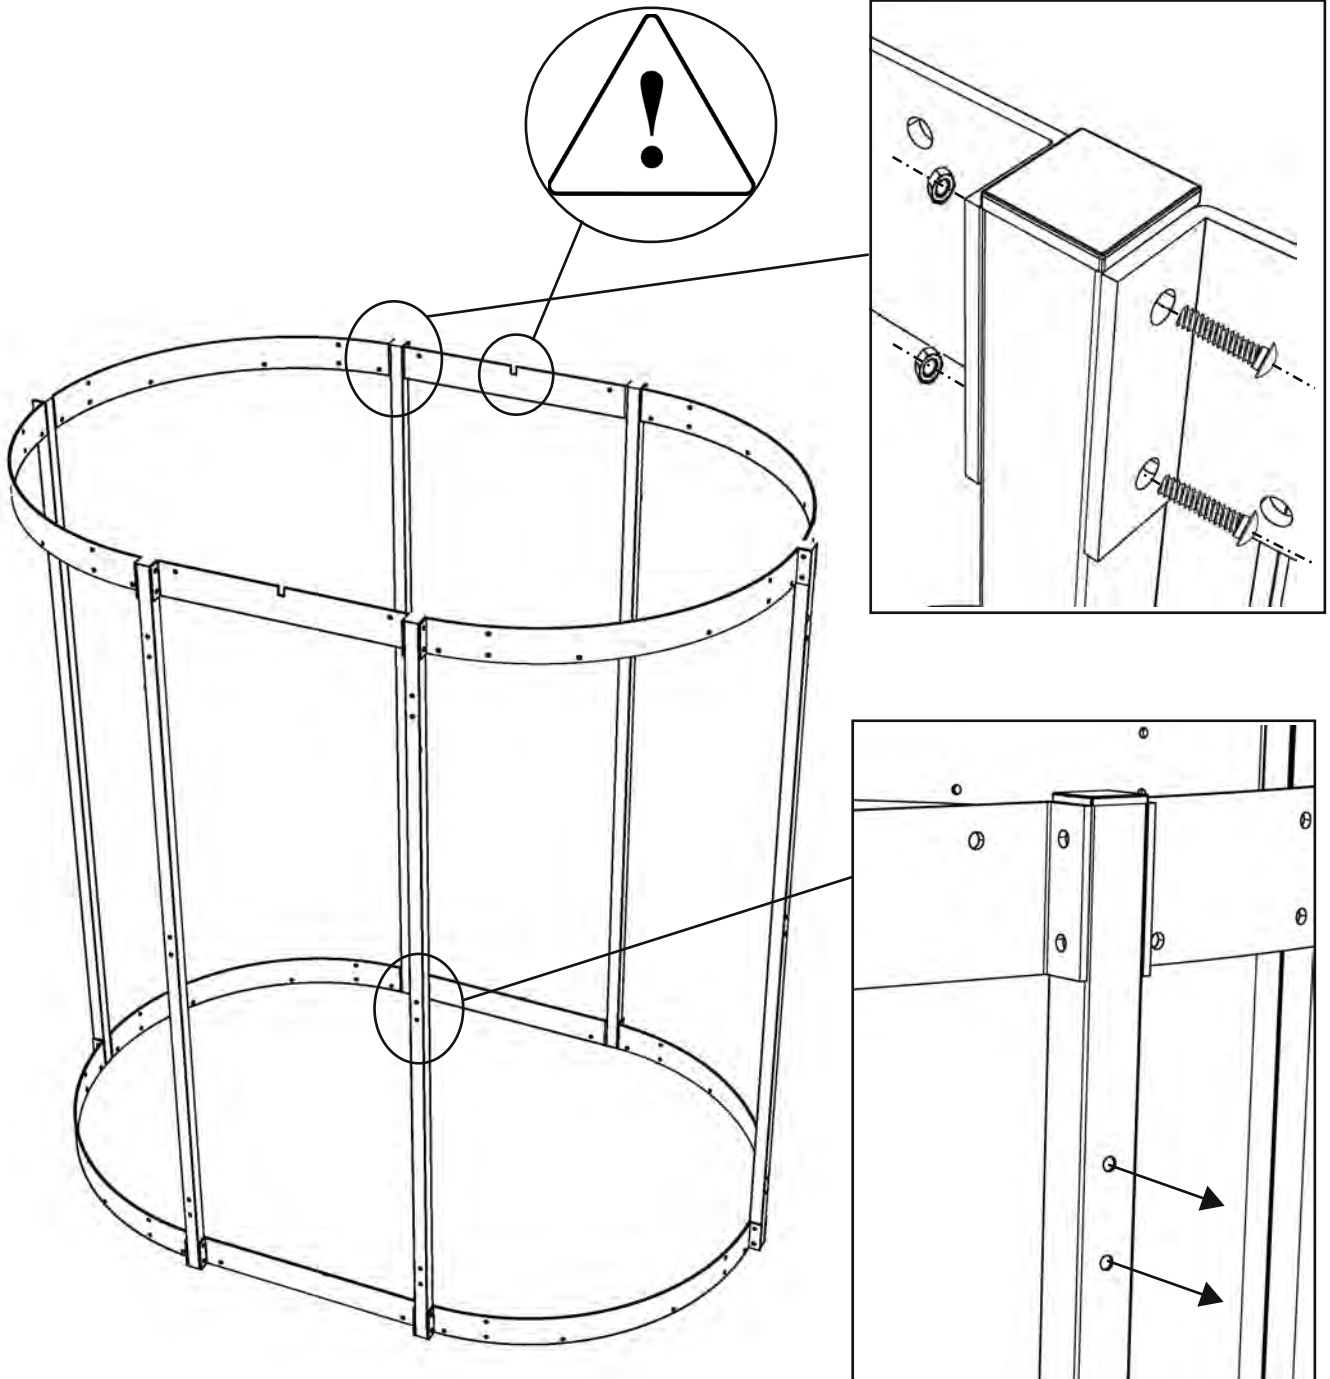

+

		x 24		x 8	
		x 32		x 6	
1		x 8			

		x 24		x 8	
		x 32		x 6	
1		x 8			

		x 24		x 8	
		x 32		x 6	
1		x 8			

		x 8			
		x 8		x 8	
2		x 8			

		x 8			
		x 8			
3		x 8			

RIGHT DOOR OR LEFT DOOR

		x 36			
		x 2			
4					

H = 0.90m - 1.30m

x 3 (Wood screw
cylindrical head
4.5x20)

KL2 - pmr

	Qtt
- Sachet 1 KL2-pmr Frame Post	
- Round head square collar bolt 8x70	24
- Nut M8 Hu DIN 934	32
- Square plug 40 mm	6
- Washer 8L	8
- Hex head bolt 8x20	8
- Sachet 2 KL2 Rail Frame Door	
- Countersink screw 8x50	8
- Nut M8 Hu DIN 934	8
- Spacer L25	8
- Sachet 3 KL2 Frame Door Guide	
- Round head square collar bolt 8x50	8
- Nut M8 Hu DIN 934	8
- Spacer L20	8
- Sachet 4 KL2-pmr Frame Bands	
- Countersink screw 6x20	36
- Mini Bands	2
- Sachet 5 KL2-pmr Frame Roof	
- Pan head screw 8x30 inox	1
- Pan head screw 8x40 inox A2	6
- Nut M8 Hu DIN 934	7
- Washer 8L	7
- Sachet 6 KL2 Frame Siding	
- Cylindrical head screw 4.5x20	400
- Sachet 7 KL2 Door Guide	
- Nut M8 Hu DIN 934	2
- Cap nut M8	2
- Spacer L25	4
- Toilet lock catch	1
- Hex head self threading screw 4.8x25.4	2
- Hex head self threading screw 6.3x25.4	6
- Hex head bolt 8x80	2
- Washer 8L	4
- Sachet 8 KL2 Door Roller	
- Locking nut M6 DIN 985	6
- Hex head bolt 6x40 DIN 933	2
- Door roller	2
- Pan head screw 6x16	4
- Edge protection 3mm	2