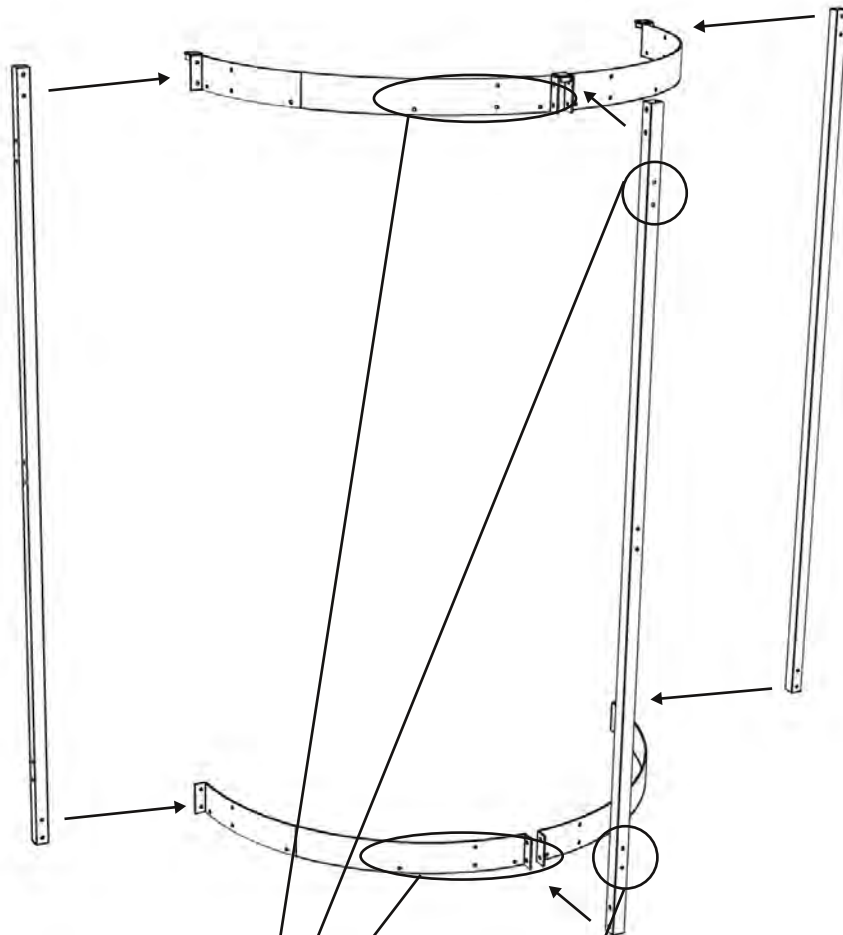

+

ph2 + pz2 + t15
+ h10 + h8

+

HSS

4mm + 8.5 mm

+

+

+

+

		x 24		x 8	
		x 32		x 6	
1		x 8			

		x 24		x 8	
		x 32		x 6	
1		x 8			

		x 24		x 8	
		x 32		x 6	
1		x 8			

		x 8			
		x 8		x 8	
2		x 8			

		x 8			
		x 8			
3		x 8			

RIGHT DOOR OR LEFT DOOR

		x 36			
		x 2			
4					

H = 0.90m - 1.30m

x 3 (Wood screw
cylindrical head
4.5x20)

KL2 - pmr

	Qtt
- Sachet 1 KL2-pmr Frame Post	
- Round head square collar bolt 8x70	24
- Nut M8 Hu DIN 934	32
- Square plug 40 mm	6
- Washer 8L	8
- Hex head bolt 8x20	8
- Sachet 2 KL2 Rail Frame Door	
- Countersink screw 8x50	8
- Nut M8 Hu DIN 934	8
- Spacer L25	8
- Sachet 3 KL2 Frame Door Guide	
- Round head square collar bolt 8x50	8
- Nut M8 Hu DIN 934	8
- Spacer L20	8
- Sachet 4 KL2-pmr Frame Bands	
- Countersink screw 6x20	36
- Mini Bands	2
- Sachet 5 KL2-pmr Frame Roof	
- Pan head screw 8x30 inox	1
- Pan head screw 8x40 inox A2	6
- Nut M8 Hu DIN 934	7
- Washer 8L	7
- Sachet 6 KL2 Frame Siding	
- Cylindrical head screw 4.5x20	400
- Sachet 7 KL2 Door Guide	
- Nut M8 Hu DIN 934	2
- Cap nut M8	2
- Spacer L25	4
- Toilet lock catch	1
- Hex head self threading screw 4.8x25.4	2
- Hex head self threading screw 6.3x25.4	6
- Hex head bolt 8x80	2
- Washer 8L	4
- Sachet 8 KL2 Door Roller	
- Locking nut M6 DIN 985	6
- Hex head bolt 6x40 DIN 933	2
- Door roller	2
- Pan head screw 6x16	4
- Edge protection 3mm	2