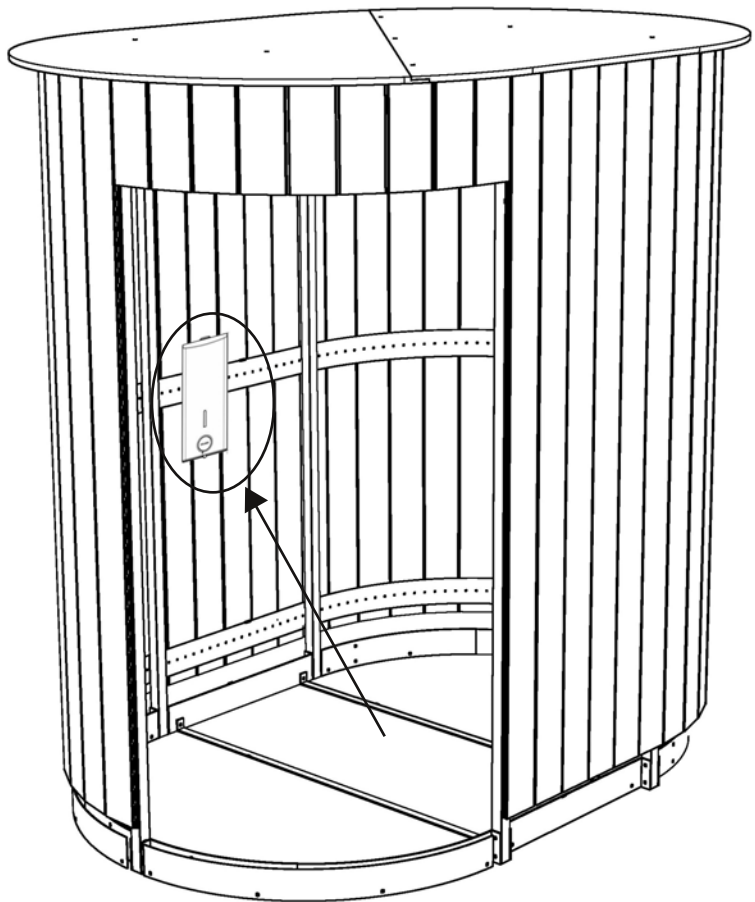

+

		x 24		x 8	
		x 32		x 6	
1		x 8			

		x 24		x 8	
		x 32		x 6	
1		x 8			

		x 24		x 8	
		x 32		x 6	
1		x 8			

		x 8			
		x 8		x 8	
2		x 8			

		x 8			
		x 8			
3		x 8			

RIGHT DOOR OR LEFT DOOR

		x 36			
		x 2			
4					

		x 2		x 6	
		x 4		x 2	
8		x 1			

		x 2		x 6	
		x 4		x 2	
8		x 1			

		x 6		x 4		x 2
		x 2		x 2		x 1
7		x 4		x 2		

		x 6		x 4		x 2
		x 2		x 2		x 1
7		x 4		x 2		

		x 2		x 6	
		x 4		x 2	
8		x 1			

H = 0.70m - 0.80m

H = 0.90m - 1.30m

x 3 (Wood screw
cylindrical head
4.5x20)

KL2 - pmr

	Qtt
- Sachet 1 KL2-pmr Frame Post	
- Round head square collar bolt 8x70	24
- Nut M8 Hu DIN 934	32
- Square plug 40 mm	6
- Washer 8L	8
- Hex head bolt 8x20	8
- Sachet 2 KL2 Rail Frame Door	
- Countersink screw 8x50	8
- Nut M8 Hu DIN 934	8
- Spacer L25	8
- Sachet 3 KL2 Frame Door Guide	
- Round head square collar bolt 8x50	8
- Nut M8 Hu DIN 934	8
- Spacer L20	8
- Sachet 4 KL2-pmr Frame Bands	
- Countersink screw 6x20	36
- Mini Bands	2
- Sachet 5 KL2-pmr Frame Roof	
- Pan head screw 8x30 inox	1
- Pan head screw 8x40 inox A2	6
- Nut M8 Hu DIN 934	7
- Washer 8L	7
- Sachet 6 KL2 Frame Siding	
- Cylindrical head screw 4.5x20	400
- Sachet 7 KL2 Door Guide	
- Nut M8 Hu DIN 934	2
- Cap nut M8	2
- Spacer L25	4
- Toilet lock catch	1
- Hex head self threading screw 4.8x25.4	2
- Hex head self threading screw 6.3x25.4	6
- Hex head bolt 8x80	2
- Washer 8L	4
- Sachet 8 KL2 Door Roller	
- Locking nut M6 DIN 985	6
- Hex head bolt 6x40 DIN 933	2
- Door roller	2
- Pan head screw 6x16	4
- Edge protection 3mm	2