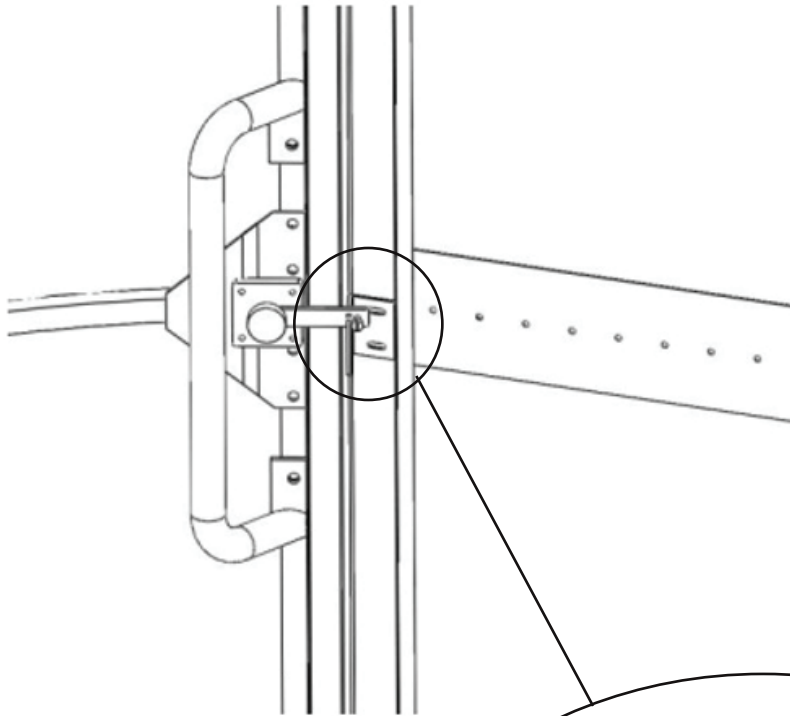

		x 2		x 6	
		x 4		x 2	
8		x 1			

		x 2		x 6	
		x 4		x 2	
8		x 1			

		x 6		x 4		x 2
		x 2		x 2		x 1
7		x 4		x 2		

		x 6		x 4		x 2
		x 2		x 2		x 1
7		x 4		x 2		

		x 2		x 6	
		x 4		x 2	
8		x 1			

H = 0.70m - 0.80m

H = 0.90m - 1.30m

x 3 (Wood screw
cylindrical head
4.5x20)

KL2 - pmr

	Qtt
- Sachet 1 KL2-pmr Frame Post	
- Round head square collar bolt 8x70	24
- Nut M8 Hu DIN 934	32
- Square plug 40 mm	6
- Washer 8L	8
- Hex head bolt 8x20	8
- Sachet 2 KL2 Rail Frame Door	
- Countersink screw 8x50	8
- Nut M8 Hu DIN 934	8
- Spacer L25	8
- Sachet 3 KL2 Frame Door Guide	
- Round head square collar bolt 8x50	8
- Nut M8 Hu DIN 934	8
- Spacer L20	8
- Sachet 4 KL2-pmr Frame Bands	
- Countersink screw 6x20	36
- Mini Bands	2
- Sachet 5 KL2-pmr Frame Roof	
- Pan head screw 8x30 inox	1
- Pan head screw 8x40 inox A2	6
- Nut M8 Hu DIN 934	7
- Washer 8L	7
- Sachet 6 KL2 Frame Siding	
- Cylindrical head screw 4.5x20	400
- Sachet 7 KL2 Door Guide	
- Nut M8 Hu DIN 934	2
- Cap nut M8	2
- Spacer L25	4
- Toilet lock catch	1
- Hex head self threading screw 4.8x25.4	2
- Hex head self threading screw 6.3x25.4	6
- Hex head bolt 8x80	2
- Washer 8L	4
- Sachet 8 KL2 Door Roller	
- Locking nut M6 DIN 985	6
- Hex head bolt 6x40 DIN 933	2
- Door roller	2
- Pan head screw 6x16	4
- Edge protection 3mm	2