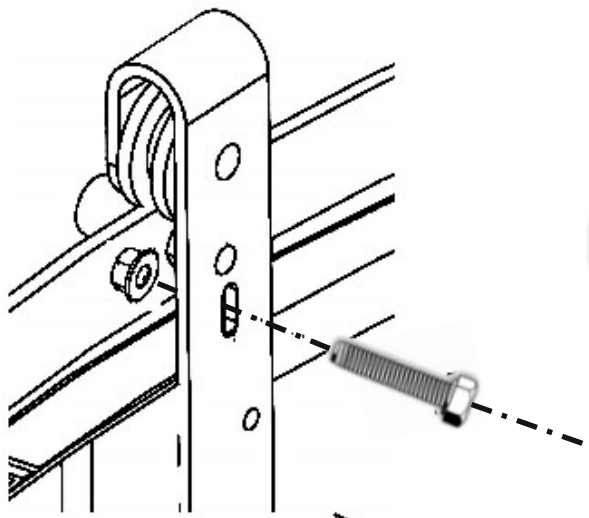

x 2		x 6	
		x 4		x 2	
8		x 1