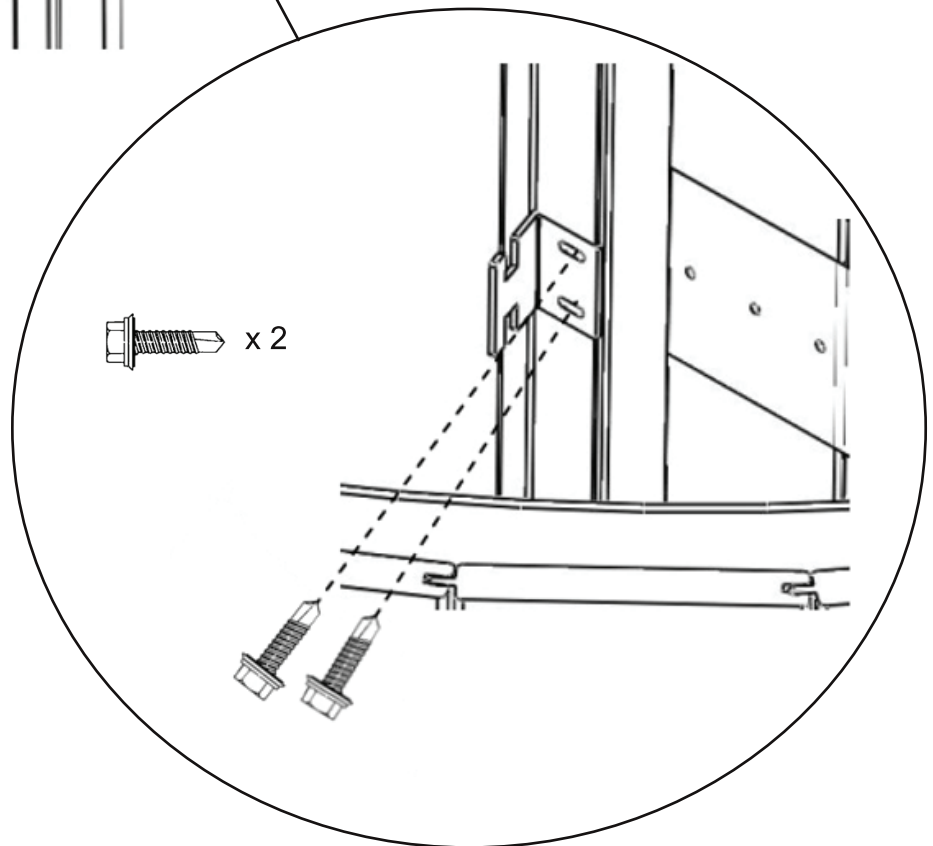

		x 2		x 6	
		x 4		x 2	
8		x 1			

		x 2		x 6	
		x 4		x 2	
8		x 1			

		x 6		x 4		x 2
		x 2		x 2		x 1
7		x 4		x 2		

		x 6		x 4		x 2
		x 2		x 2		x 1
7		x 4		x 2		

		x 2		x 6	
		x 4		x 2	
8		x 1			

H = 0.70m - 0.80m

H = 0.90m - 1.30m

x 3 (Wood screw
cylindrical head
4.5x20)

KL2 - pmr

	Qtt
- Sachet 1 KL2-pmr Frame Post	
- Round head square collar bolt 8x70	24
- Nut M8 Hu DIN 934	32
- Square plug 40 mm	6
- Washer 8L	8
- Hex head bolt 8x20	8
- Sachet 2 KL2 Rail Frame Door	
- Countersink screw 8x50	8
- Nut M8 Hu DIN 934	8
- Spacer L25	8
- Sachet 3 KL2 Frame Door Guide	
- Round head square collar bolt 8x50	8
- Nut M8 Hu DIN 934	8
- Spacer L20	8
- Sachet 4 KL2-pmr Frame Bands	
- Countersink screw 6x20	36
- Mini Bands	2
- Sachet 5 KL2-pmr Frame Roof	
- Pan head screw 8x30 inox	1
- Pan head screw 8x40 inox A2	6
- Nut M8 Hu DIN 934	7
- Washer 8L	7
- Sachet 6 KL2 Frame Siding	
- Cylindrical head screw 4.5x20	400
- Sachet 7 KL2 Door Guide	
- Nut M8 Hu DIN 934	2
- Cap nut M8	2
- Spacer L25	4
- Toilet lock catch	1
- Hex head self threading screw 4.8x25.4	2
- Hex head self threading screw 6.3x25.4	6
- Hex head bolt 8x80	2
- Washer 8L	4
- Sachet 8 KL2 Door Roller	
- Locking nut M6 DIN 985	6
- Hex head bolt 6x40 DIN 933	2
- Door roller	2
- Pan head screw 6x16	4
- Edge protection 3mm	2