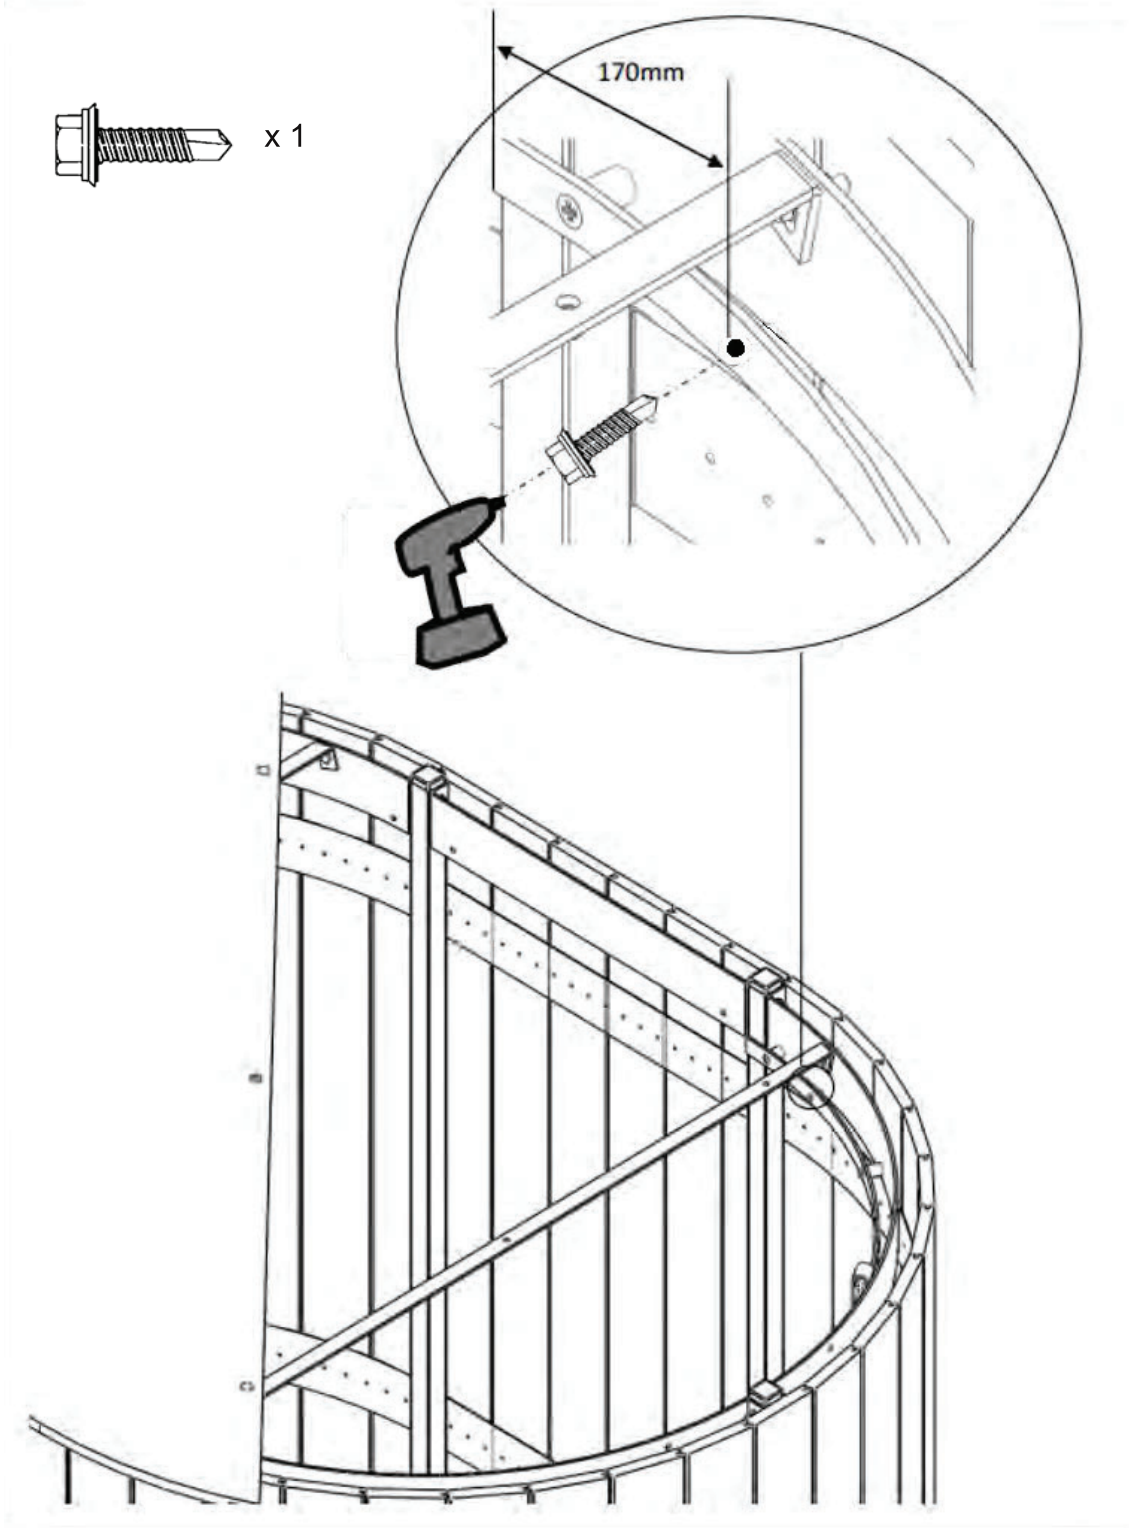

		x 2		x 6	
		x 4		x 2	
8		x 1			

		x 2		x 6	
		x 4		x 2	
8		x 1			

		x 6		x 4		x 2
		x 2		x 2		x 1
7		x 4		x 2		

		x 6		x 4		x 2
		x 2		x 2		x 1
7		x 4		x 2		

		x 2		x 6	
		x 4		x 2	
8		x 1			

H = 0.70m - 0.80m

H = 0.90m - 1.30m

x 3 (Wood screw
cylindrical head
4.5x20)

KL2 - pmr

	Qtt
- Sachet 1 KL2-pmr Frame Post	
- Round head square collar bolt 8x70	24
- Nut M8 Hu DIN 934	32
- Square plug 40 mm	6
- Washer 8L	8
- Hex head bolt 8x20	8
- Sachet 2 KL2 Rail Frame Door	
- Countersink screw 8x50	8
- Nut M8 Hu DIN 934	8
- Spacer L25	8
- Sachet 3 KL2 Frame Door Guide	
- Round head square collar bolt 8x50	8
- Nut M8 Hu DIN 934	8
- Spacer L20	8
- Sachet 4 KL2-pmr Frame Bands	
- Countersink screw 6x20	36
- Mini Bands	2
- Sachet 5 KL2-pmr Frame Roof	
- Pan head screw 8x30 inox	1
- Pan head screw 8x40 inox A2	6
- Nut M8 Hu DIN 934	7
- Washer 8L	7
- Sachet 6 KL2 Frame Siding	
- Cylindrical head screw 4.5x20	400
- Sachet 7 KL2 Door Guide	
- Nut M8 Hu DIN 934	2
- Cap nut M8	2
- Spacer L25	4
- Toilet lock catch	1
- Hex head self threading screw 4.8x25.4	2
- Hex head self threading screw 6.3x25.4	6
- Hex head bolt 8x80	2
- Washer 8L	4
- Sachet 8 KL2 Door Roller	
- Locking nut M6 DIN 985	6
- Hex head bolt 6x40 DIN 933	2
- Door roller	2
- Pan head screw 6x16	4
- Edge protection 3mm	2