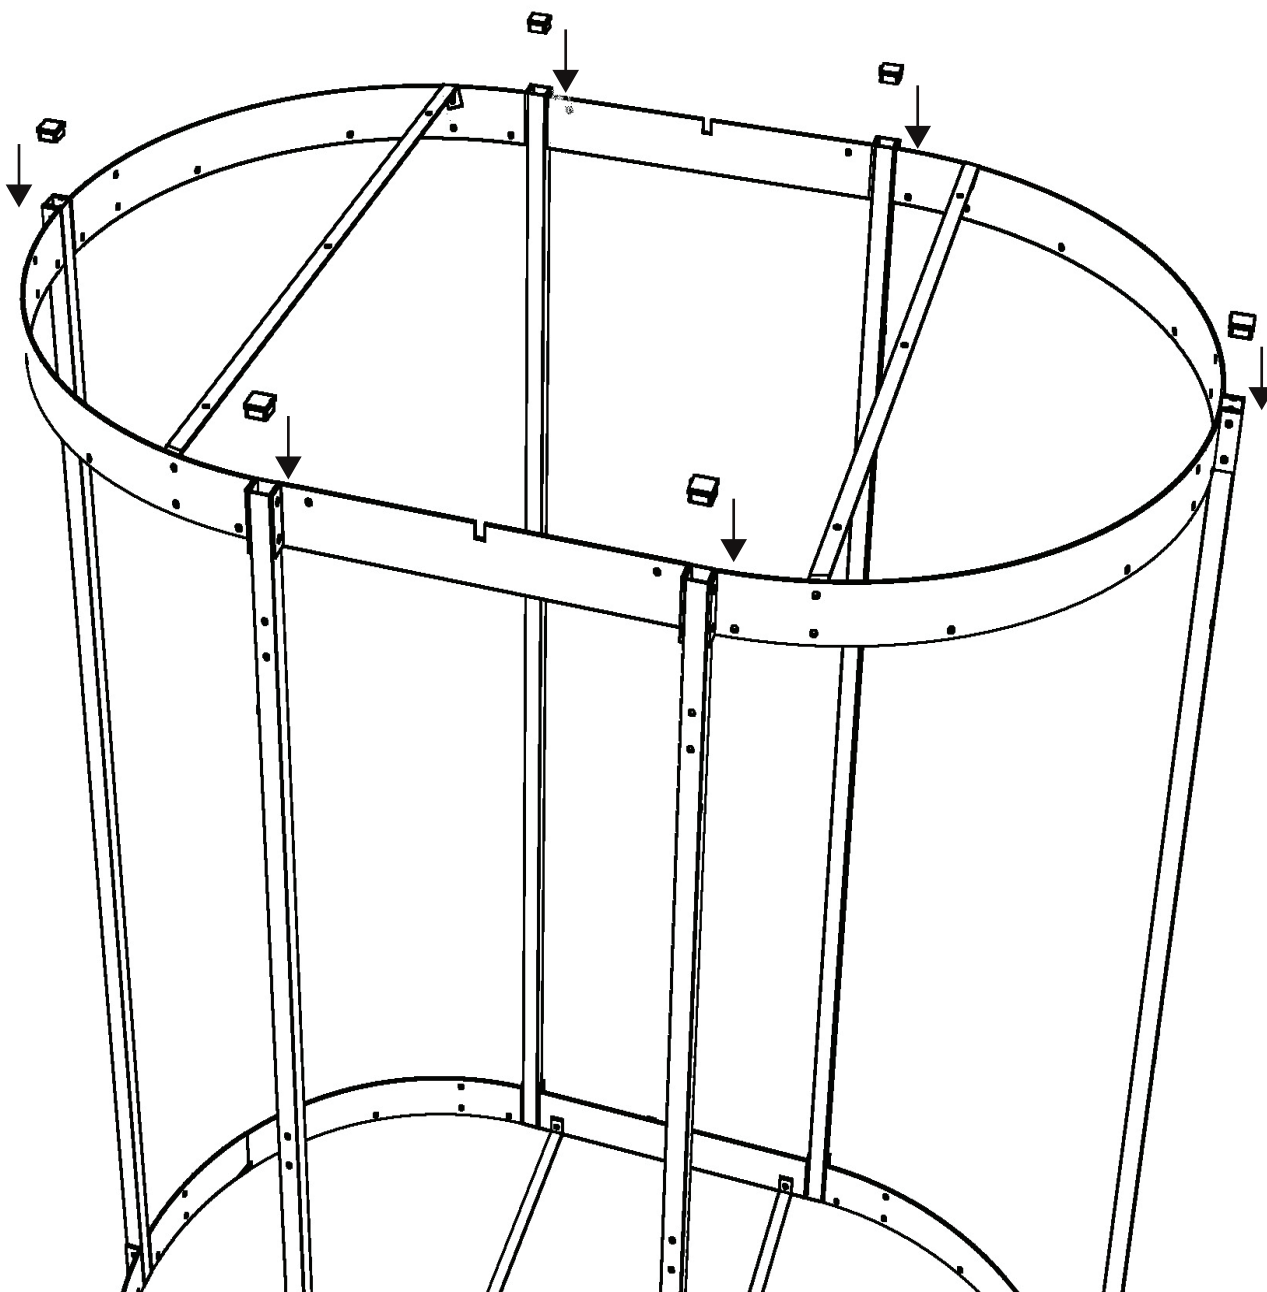

+

		x 24		x 8	
		x 32		x 6	
1		x 8			

		x 24		x 8	
		x 32		x 6	
1		x 8			

		x 24		x 8	
		x 32		x 6	
1		x 8			

		x 8			
		x 8		x 8	
2		x 8			

		x 8			
		x 8			
3		x 8			

RIGHT DOOR OR LEFT DOOR

		x 36			
		x 2			
4					

H = 0.90m - 1.30m

x 3 (Wood screw
cylindrical head
4.5x20)

KL2 - pmr

	Qtt
- Sachet 1 KL2-pmr Frame Post	
- Round head square collar bolt 8x70	24
- Nut M8 Hu DIN 934	32
- Square plug 40 mm	6
- Washer 8L	8
- Hex head bolt 8x20	8
- Sachet 2 KL2 Rail Frame Door	
- Countersink screw 8x50	8
- Nut M8 Hu DIN 934	8
- Spacer L25	8
- Sachet 3 KL2 Frame Door Guide	
- Round head square collar bolt 8x50	8
- Nut M8 Hu DIN 934	8
- Spacer L20	8
- Sachet 4 KL2-pmr Frame Bands	
- Countersink screw 6x20	36
- Mini Bands	2
- Sachet 5 KL2-pmr Frame Roof	
- Pan head screw 8x30 inox	1
- Pan head screw 8x40 inox A2	6
- Nut M8 Hu DIN 934	7
- Washer 8L	7
- Sachet 6 KL2 Frame Siding	
- Cylindrical head screw 4.5x20	400
- Sachet 7 KL2 Door Guide	
- Nut M8 Hu DIN 934	2
- Cap nut M8	2
- Spacer L25	4
- Toilet lock catch	1
- Hex head self threading screw 4.8x25.4	2
- Hex head self threading screw 6.3x25.4	6
- Hex head bolt 8x80	2
- Washer 8L	4
- Sachet 8 KL2 Door Roller	
- Locking nut M6 DIN 985	6
- Hex head bolt 6x40 DIN 933	2
- Door roller	2
- Pan head screw 6x16	4
- Edge protection 3mm	2