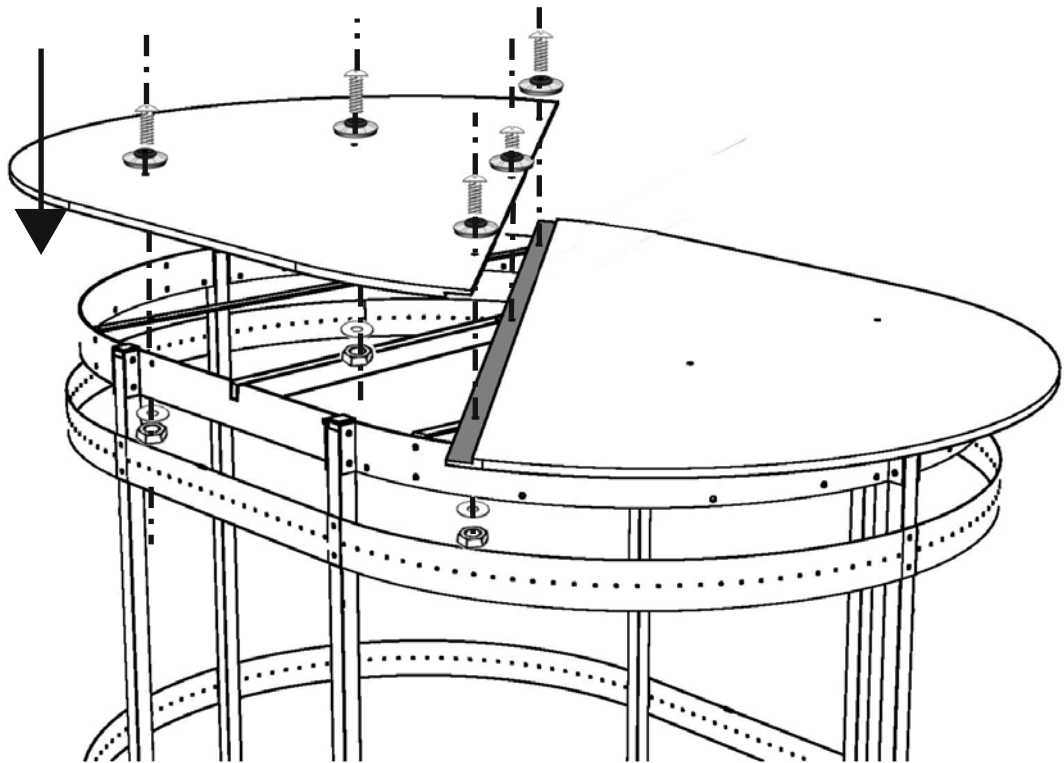

1 ————|

3 ————|

2 ————|

		x 6		x 1	
		x 1		x 7	
5		x 7			

x 400

6

		x 6		x 4		x 2
		x 4		x 4		x 1
7		x 4		x 2		

		x 6		x 4		x 2
		x 2		x 2		x 1
7		x 4		x 2		

		x 2		x 6	
		x 4		x 2	
8		x 1			

		x 2		x 6	
		x 4		x 2	
8		x 1			

		x 6		x 4		x 2
		x 2		x 2		x 1
7		x 4		x 2		

		x 6		x 4		x 2
		x 2		x 2		x 1
7		x 4		x 2		

		x 2		x 6	
		x 4		x 2	
8		x 1			

H = 0.70m - 0.80m

H = 0.90m - 1.30m

x 3 (Wood screw
cylindrical head
4.5x20)

KL2 - pmr

	Qtt
- Sachet 1 KL2-pmr Frame Post	
- Round head square collar bolt 8x70	24
- Nut M8 Hu DIN 934	32
- Square plug 40 mm	6
- Washer 8L	8
- Hex head bolt 8x20	8
- Sachet 2 KL2 Rail Frame Door	
- Countersink screw 8x50	8
- Nut M8 Hu DIN 934	8
- Spacer L25	8
- Sachet 3 KL2 Frame Door Guide	
- Round head square collar bolt 8x50	8
- Nut M8 Hu DIN 934	8
- Spacer L20	8
- Sachet 4 KL2-pmr Frame Bands	
- Countersink screw 6x20	36
- Mini Bands	2
- Sachet 5 KL2-pmr Frame Roof	
- Pan head screw 8x30 inox	1
- Pan head screw 8x40 inox A2	6
- Nut M8 Hu DIN 934	7
- Washer 8L	7
- Sachet 6 KL2 Frame Siding	
- Cylindrical head screw 4.5x20	400
- Sachet 7 KL2 Door Guide	
- Nut M8 Hu DIN 934	2
- Cap nut M8	2
- Spacer L25	4
- Toilet lock catch	1
- Hex head self threading screw 4.8x25.4	2
- Hex head self threading screw 6.3x25.4	6
- Hex head bolt 8x80	2
- Washer 8L	4
- Sachet 8 KL2 Door Roller	
- Locking nut M6 DIN 985	6
- Hex head bolt 6x40 DIN 933	2
- Door roller	2
- Pan head screw 6x16	4
- Edge protection 3mm	2