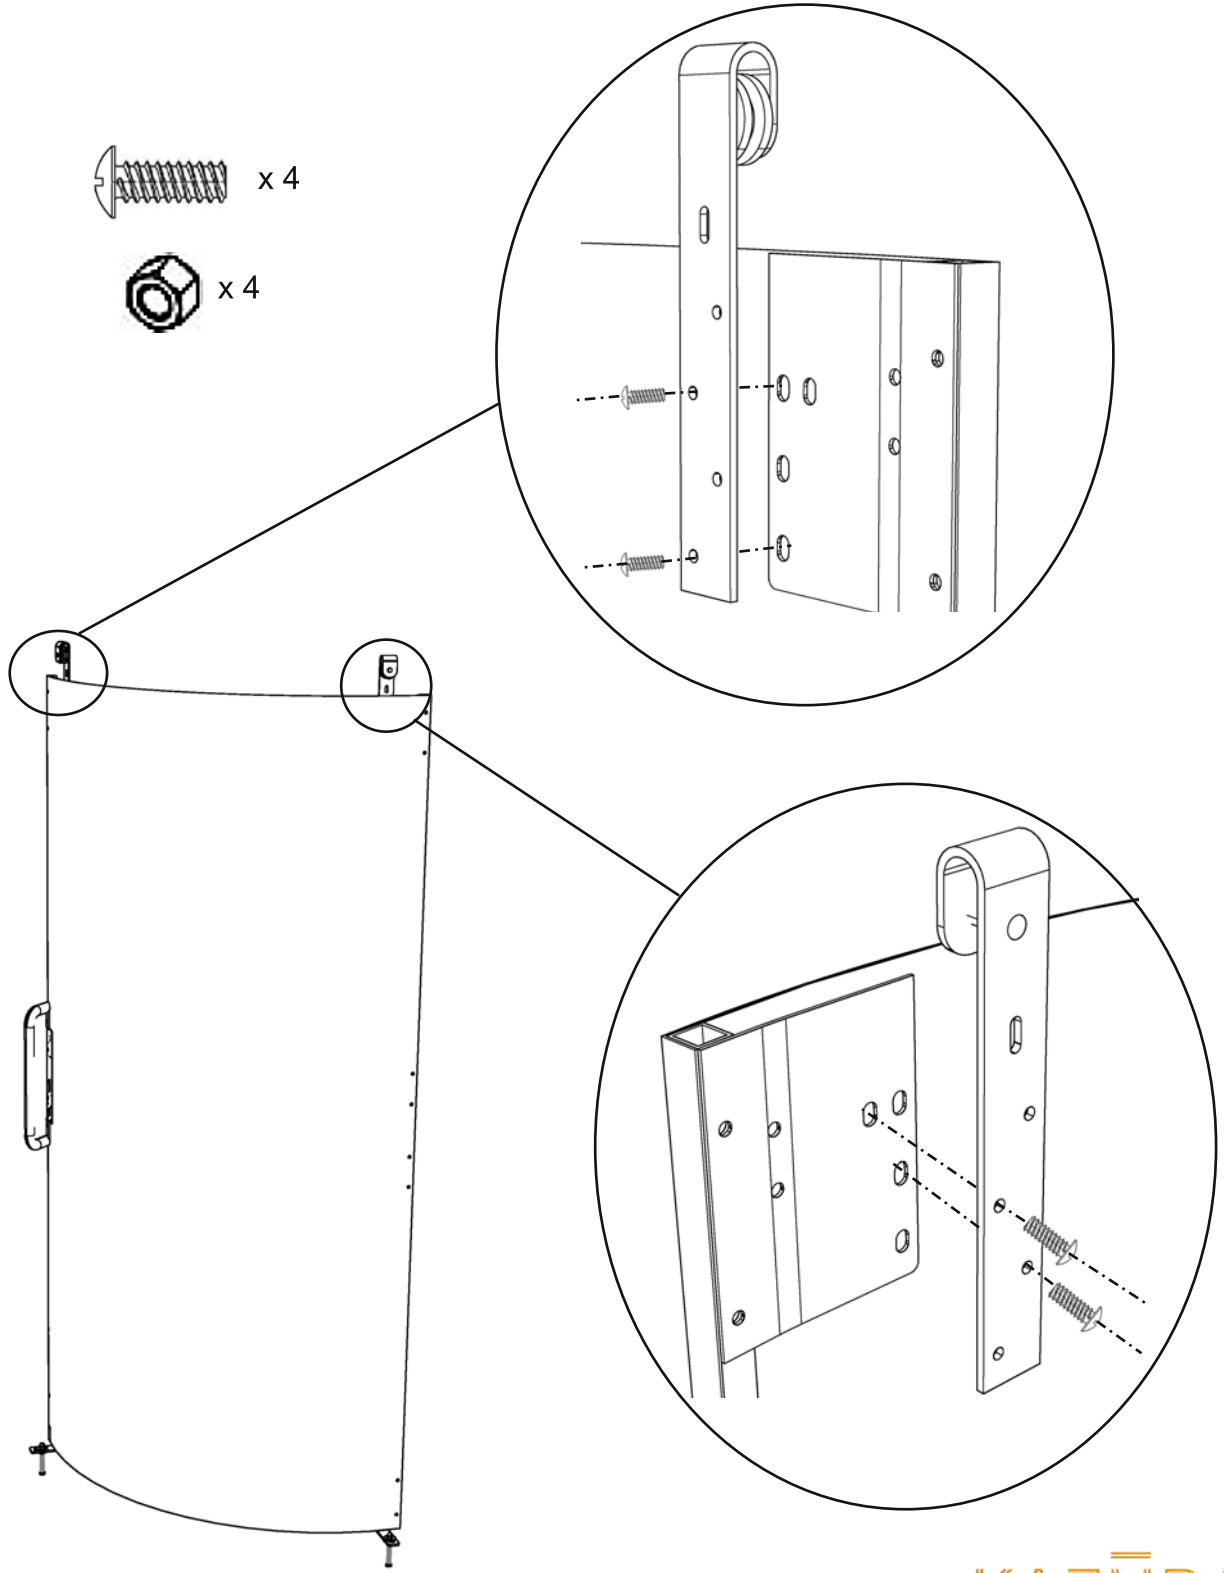

+

		x 24		x 8	
		x 32		x 6	
1		x 8			

		x 24		x 8	
		x 32		x 6	
1		x 8			

		x 24		x 8	
		x 32		x 6	
1		x 8			

		x 8			
		x 8		x 8	
2		x 8			

		x 8			
		x 8			
3		x 8			

RIGHT DOOR OR LEFT DOOR

		x 36			
		x 2			
4					

		x 2		x 6	
		x 4		x 2	
8		x 1			

		x 2		x 6	
		x 4		x 2	
8		x 1			

		x 6		x 4		x 2
		x 2		x 2		x 1
7		x 4		x 2		

		x 6		x 4		x 2
		x 2		x 2		x 1
7		x 4		x 2		

		x 2		x 6	
		x 4		x 2	
8		x 1			

H = 0.70m - 0.80m

H = 0.90m - 1.30m

x 3 (Wood screw
cylindrical head
4.5x20)

KL2 - pmr

	Qtt
- Sachet 1 KL2-pmr Frame Post	
- Round head square collar bolt 8x70	24
- Nut M8 Hu DIN 934	32
- Square plug 40 mm	6
- Washer 8L	8
- Hex head bolt 8x20	8
- Sachet 2 KL2 Rail Frame Door	
- Countersink screw 8x50	8
- Nut M8 Hu DIN 934	8
- Spacer L25	8
- Sachet 3 KL2 Frame Door Guide	
- Round head square collar bolt 8x50	8
- Nut M8 Hu DIN 934	8
- Spacer L20	8
- Sachet 4 KL2-pmr Frame Bands	
- Countersink screw 6x20	36
- Mini Bands	2
- Sachet 5 KL2-pmr Frame Roof	
- Pan head screw 8x30 inox	1
- Pan head screw 8x40 inox A2	6
- Nut M8 Hu DIN 934	7
- Washer 8L	7
- Sachet 6 KL2 Frame Siding	
- Cylindrical head screw 4.5x20	400
- Sachet 7 KL2 Door Guide	
- Nut M8 Hu DIN 934	2
- Cap nut M8	2
- Spacer L25	4
- Toilet lock catch	1
- Hex head self threading screw 4.8x25.4	2
- Hex head self threading screw 6.3x25.4	6
- Hex head bolt 8x80	2
- Washer 8L	4
- Sachet 8 KL2 Door Roller	
- Locking nut M6 DIN 985	6
- Hex head bolt 6x40 DIN 933	2
- Door roller	2
- Pan head screw 6x16	4
- Edge protection 3mm	2