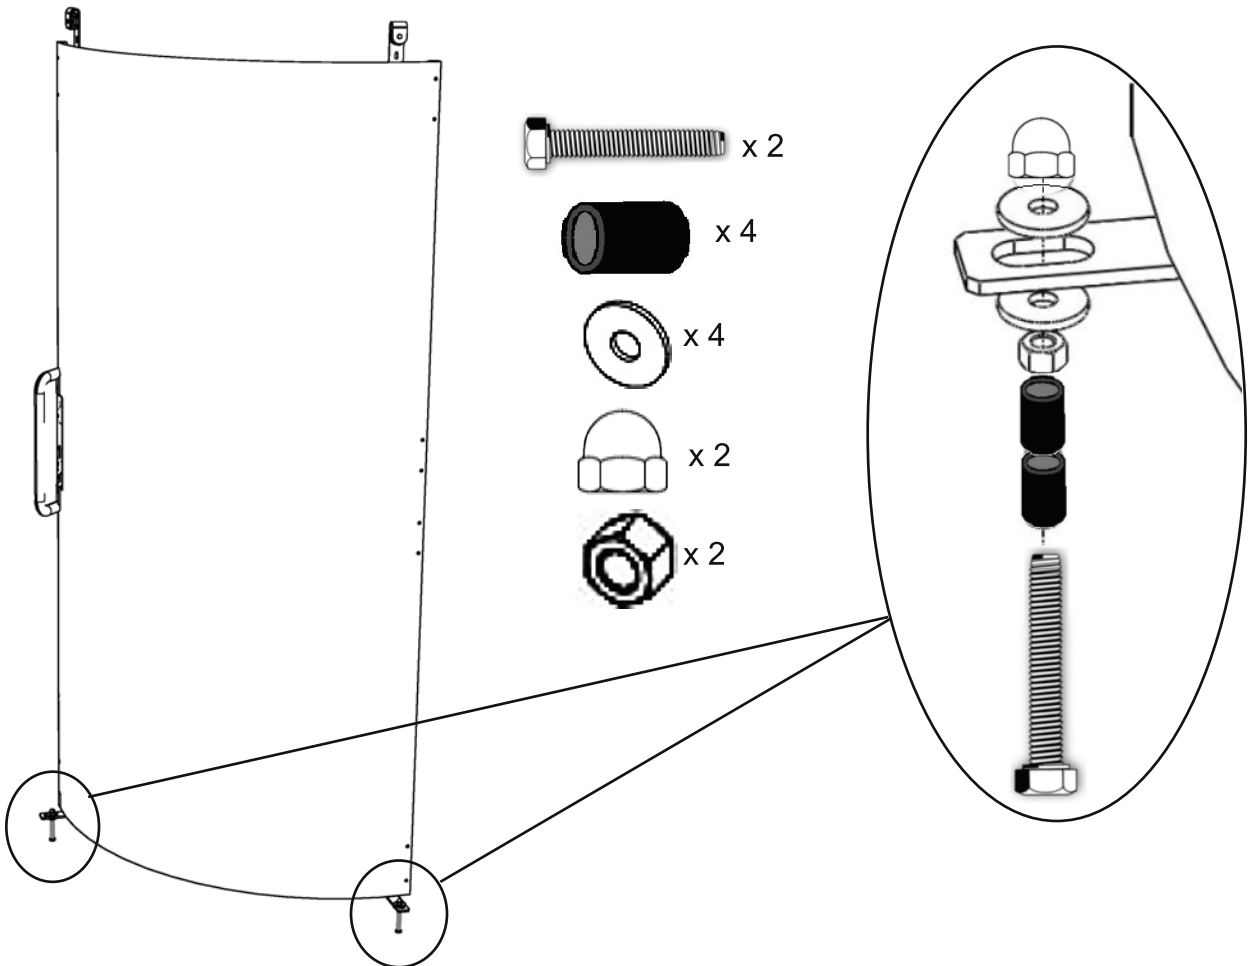

1 ————|

3 ————|

2 ————|

		x 6		x 1	
		x 1		x 7	
5		x 7			

x 400

6

		x 6		x 4		x 2
		x 4		x 4		x 1
7		x 4		x 2		

		x 6		x 4		x 2
		x 2		x 2		x 1
7		x 4		x 2		

		x 2		x 6	
		x 4		x 2	
8		x 1			

		x 2		x 6	
		x 4		x 2	
8		x 1			

		x 6		x 4		x 2
		x 2		x 2		x 1
7		x 4		x 2		

		x 6		x 4		x 2
		x 2		x 2		x 1
7		x 4		x 2		

		x 2		x 6	
		x 4		x 2	
8		x 1			

H = 0.70m - 0.80m

H = 0.90m - 1.30m

x 3 (Wood screw
cylindrical head
4.5x20)

KL2 - pmr

	Qtt
- Sachet 1 KL2-pmr Frame Post	
- Round head square collar bolt 8x70	24
- Nut M8 Hu DIN 934	32
- Square plug 40 mm	6
- Washer 8L	8
- Hex head bolt 8x20	8
- Sachet 2 KL2 Rail Frame Door	
- Countersink screw 8x50	8
- Nut M8 Hu DIN 934	8
- Spacer L25	8
- Sachet 3 KL2 Frame Door Guide	
- Round head square collar bolt 8x50	8
- Nut M8 Hu DIN 934	8
- Spacer L20	8
- Sachet 4 KL2-pmr Frame Bands	
- Countersink screw 6x20	36
- Mini Bands	2
- Sachet 5 KL2-pmr Frame Roof	
- Pan head screw 8x30 inox	1
- Pan head screw 8x40 inox A2	6
- Nut M8 Hu DIN 934	7
- Washer 8L	7
- Sachet 6 KL2 Frame Siding	
- Cylindrical head screw 4.5x20	400
- Sachet 7 KL2 Door Guide	
- Nut M8 Hu DIN 934	2
- Cap nut M8	2
- Spacer L25	4
- Toilet lock catch	1
- Hex head self threading screw 4.8x25.4	2
- Hex head self threading screw 6.3x25.4	6
- Hex head bolt 8x80	2
- Washer 8L	4
- Sachet 8 KL2 Door Roller	
- Locking nut M6 DIN 985	6
- Hex head bolt 6x40 DIN 933	2
- Door roller	2
- Pan head screw 6x16	4
- Edge protection 3mm	2